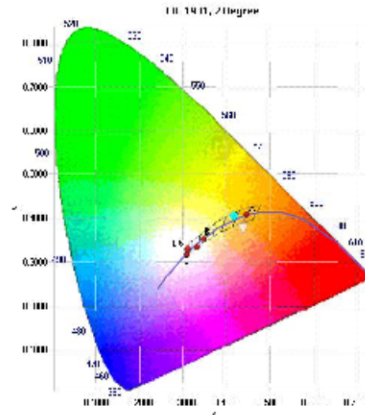

PHOTOMETRIC CHARACTERISTICS

Initial Lumens: 5,400 Lm
 Mean Lumens: 5,400 Lm
 Initial Lumens per Watt: 75 Lm/Watt
 Color Temperature: 3,500K, 4,300K, 5,500K (+- 50 K)
 Color Rendering Index (CRI): 75 Average

www.jirehled.com
 info@jirehled.com

MADE IN USA

Photometric Characteristics

Lumens Data

Radiant Flux: 14,837 mW
 Luminous Flux: 5,402 Lumens
 Luminaire Efficiency: 75 Lumens/Watt
 CCT: 3,347 K
 CRI (Ra): 74.4
 Chromaticity (x): 0.4184
 Chromaticity (y): 0.4055
 Chromaticity (u): 0.2381
 Chromaticity (v): 0.3461
 DUV: 0.0030