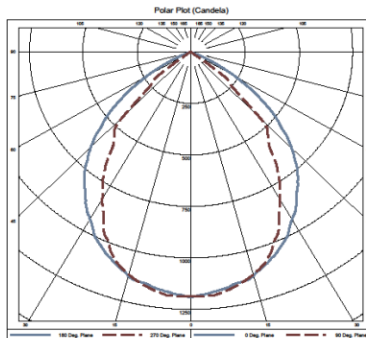

Product Guantee

The 3 year warranty covers light output over the period and is subject correct storage, installation, operation and maintenance of this product.

www.jirehled.com
info@jirehled.com

MADE IN USA