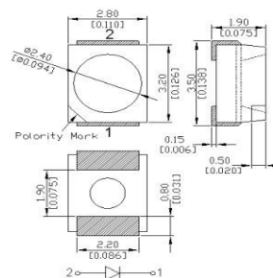

LED Diode Information

Product Code: PL-PT35281
Description: 3528 LED Diode
Input Voltage: 3.1 V
Die: 1 Epistar
Drive Current: 20 mA
Lumens: 8 Lm