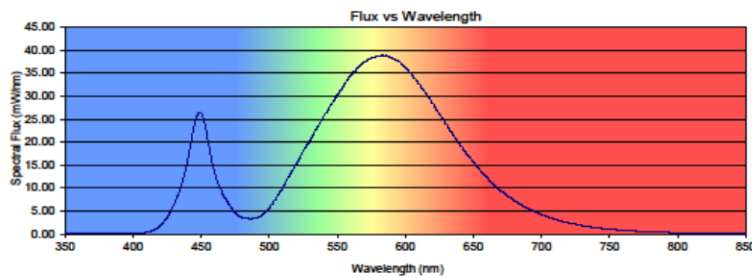

72W LED Fixture

0.072kW x 3,000 hours = 216kWh per year
 216 kWh x \$0.13 = \$28.08 per year
 \$28.08 x 100 bulbs = \$ 2,808.00 per year

Product Guantee

The 3 year warranty covers light output over the period and is subject correct storage, installation, operation and maintenance of this product.

www.jirehled.com
 info@jirehled.com

MADE IN USA

Photometric Characteristics

Lumens Data

Radiant Flux: 14,837 mW
 Luminous Flux: 5,402 Lumens
 Luminaire Efficiency: 75 Lumens/Watt
 CCT: 3,347 K
 CRI (Ra): 74.4
 Chromaticity (x): 0.4184
 Chromaticity (y): 0.4055
 Chromaticity (u): 0.2381
 Chromaticity (v): 0.3461
 DUV: 0.0030