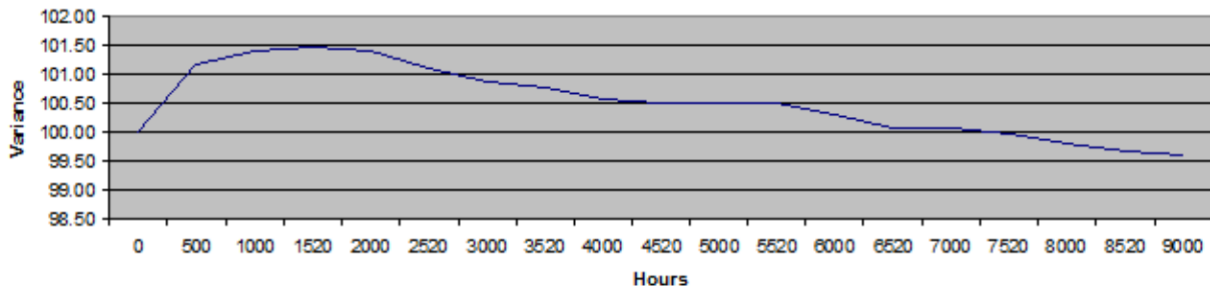

www.jirehled.com
 info@jirehled.com

MADE IN USA

Photometric Characteristics

Lumens Data

Radiant Flux: 14,837 mW
 Luminous Flux: 5,402 Lumens
 Luminaire Efficiency: 75 Lumens/Watt
 CCT: 3,347 K
 CRI (Ra): 74.4
 Chromaticity (x): 0.4184
 Chromaticity (y): 0.4055
 Chromaticity (u): 0.2381
 Chromaticity (v): 0.3461
 DUV: 0.0030

LED Depreciation

Jireh Opto LED 5050 SMD Lumen Maintenance
 $T_{sp} = 45C$ $T_{air} = 45C$ $I_f = 60mA$

Polar Intensity graph

Product Guantee

The 3 year warranty covers light output over the period and is subject correct storage, installation, operation and maintenance of this product.