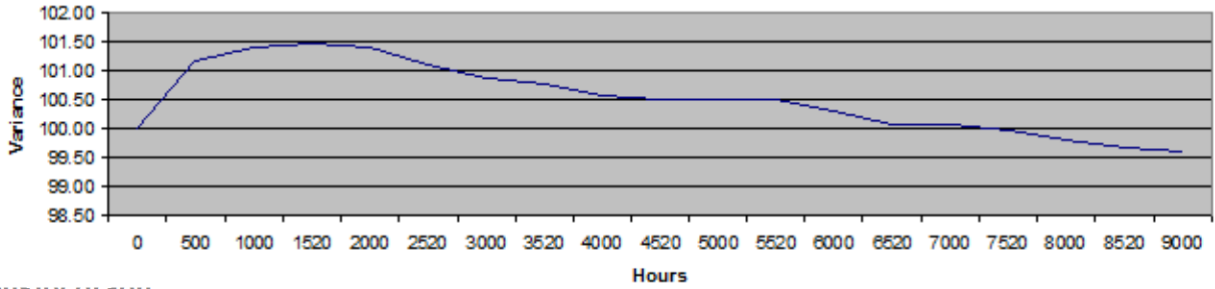

MADE IN USA

Photometric Characteristics

Lumens Data

Radiant Flux: 1,466 mW
 Luminous Flux: 543 Lumens
 Luminaire Efficiency: 76 Lumens/Watt
 CCT: 3,347 K
 CRI (Ra): 82.4
 Chromaticity (x): 0.4184
 Chromaticity (y): 0.4055
 Chromaticity (u): 0.2381
 Chromaticity (v): 0.3461
 DUV: 0.0030

LED Depreciation

Jireh Opto LED 5050 SMD Lumen Maintenance
 T_{sp}= 45C T_{air}= 45C I_f= 60mA

Polar Intensity Graph

Product Guarantee

The 3 year warranty covers light output over the period and is subject correct storage, installation, operation and maintenance of this product.