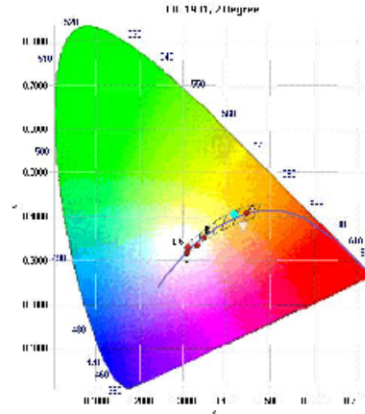

PHOTOMETRIC CHARACTERISTICS

Initial Lumens: 534 Lm
Mean Lumens: 530 Lm
Initial Lumens per Watt: 76 Lm/Watt
Color Temperature: 2,900K, 3,500K, 4,500K (+/- 50 K)
Color Rendering Index (CRI): 80 Average

DIMENSIONS

WINNER
Best Retro-fit Product

7D-F24V120-YYD

7- 7 Watt
F- Fixture Replacement
24V- 24 VDC Constant Voltage
120- 120 Degree Beam
YY- Kelvin 2700, 3,500K, 4,500K
D- D represent dimmable

www.jirehled.com
info@jirehled.com

MADE IN USA

Photometric Characteristics

Lumens Data

Radiant Flux: 1,466 mW
 Luminous Flux: 543 Lumens
 Luminaire Efficiency: 76 Lumens/Watt
 CCT: 3,347 K
 CRI (Ra): 82.4
 Chromaticity (x): 0.4184
 Chromaticity (y): 0.4055
 Chromaticity (u): 0.2381
 Chromaticity (v): 0.3461
 DUV: 0.0030