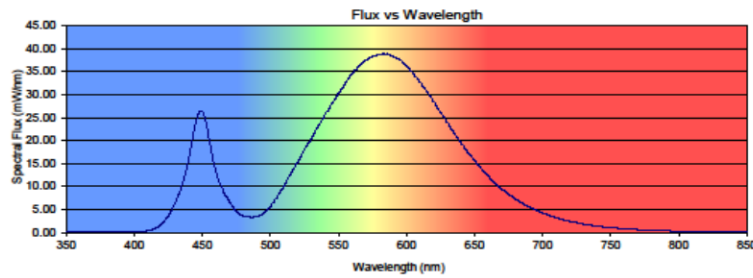

WINNER
Best Retro-fit Product

7D-F24V120-YYD

7- 7 Watt
F- Fixture Replacement
24V- 24 VDC Constant Voltage
120- 120 Degree Beam
YY- Kelvin 2700, 3,500K, 4,500K
D- D represent dimmable

www.jirehled.com
info@jirehled.com

MADE IN USA

Photometric Characteristics

Lumens Data

Radiant Flux: 1,466 mW
 Luminous Flux: 543 Lumens
 Luminaire Efficiency: 76 Lumens/Watt
 CCT: 3,347 K
 CRI (Ra): 82.4
 Chromaticity (x): 0.4184
 Chromaticity (y): 0.4055
 Chromaticity (u): 0.2381
 Chromaticity (v): 0.3461
 DUV: 0.0030