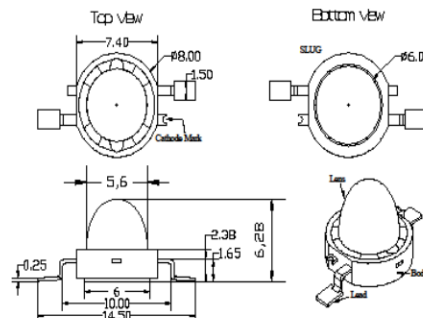

JP55-FZZZA-YYX

JP- Jireh Parking Series Fixture
55- 55 Watt
F- Fixture replacement
ZZZ- Input Voltage
A- Lens (C) Clear, (F) Frosted, (N) None
YY- Kelvin 3,500K, 4,500K, 5,500K
X- (D) Dimmable