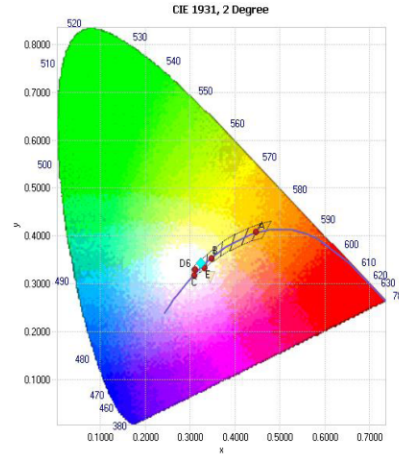

# Photometric Characteristics

## Lumens Data

Radiant Flux: 9,787 mW  
 Luminous Flux: 5,575 Lumens  
 Luminaire Efficiency: 65 Lumens/Watt  
 CCT: 5,837 K  
 CRI (Ra): 74.4  
 Chromaticity (x): 0.3248  
 Chromaticity (y): 0.3435  
 Chromaticity (u): 0.2007  
 Chromaticity (v): 0.3184  
 DUV: 0.0041