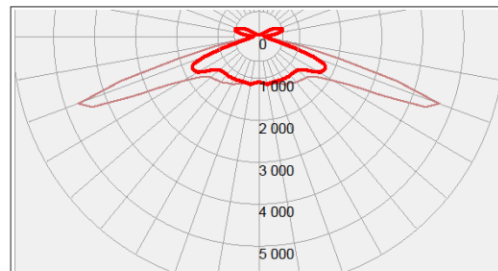

Product Guantee

The 5 year warranty covers light output over the period and is subject correct storage, installation, operation and maintenance of this product.

www.jirehled.com
info@jirehled.com

MADE IN USA