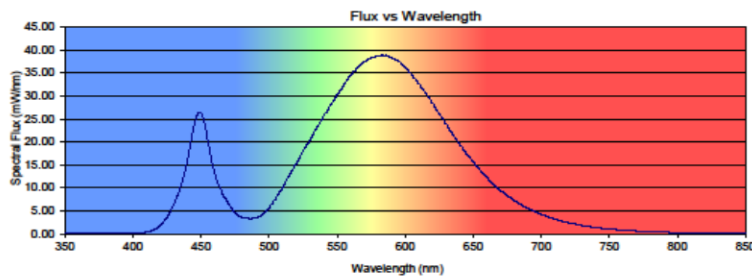

Photometric Characteristics

Lumens Data

Radiant Flux: 7,143 mW
 Luminous Flux: 2,609 Lumens
 Luminaire Efficiency: 65 Lumens/Watt
 CCT: 5,837 K
 CRI (Ra): 74.4
 Chromaticity (x): 0.3248
 Chromaticity (y): 0.3435
 Chromaticity (u): 0.2007
 Chromaticity (v): 0.3184
 DUV: 0.0041