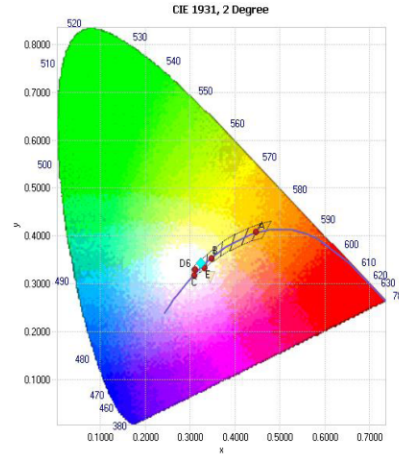

PHOTOMETRIC CHARACTERISTICS

Initial Lumens: 2,600 Lm
 Mean Lumens: 2,600 Lm
 Initial Lumens per Watt: 65 Lm/Watt
 Color Temperature: 3,500K, 4,300K, 5,500K (+- 50 K)
 Color Rendering Index (CRI): 75 Average

Photometric Characteristics

Lumens Data

Radiant Flux: 7,143 mW
 Luminous Flux: 2,609 Lumens
 Luminaire Efficiency: 65 Lumens/Watt
 CCT: 5,837 K
 CRI (Ra): 74.4
 Chromaticity (x): 0.3248
 Chromaticity (y): 0.3435
 Chromaticity (u): 0.2007
 Chromaticity (v): 0.3184
 DUV: 0.0041