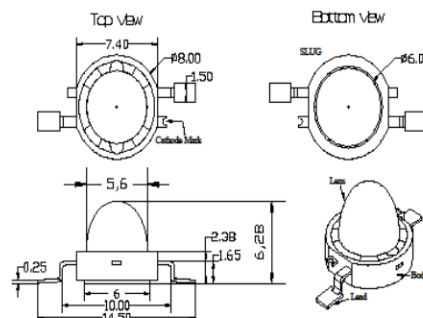

JP40-FZZZA-YYX

JP- Jireh Parking Series Fixture
40- 40 Watt
F- Fixture replacement
ZZZ- Input Voltage
A- Lens (C) Clear, (F) Frosted, (N) None
YY- Kelvin 3,500K, 4,500K, 5,500K
X- (D) Dimmable