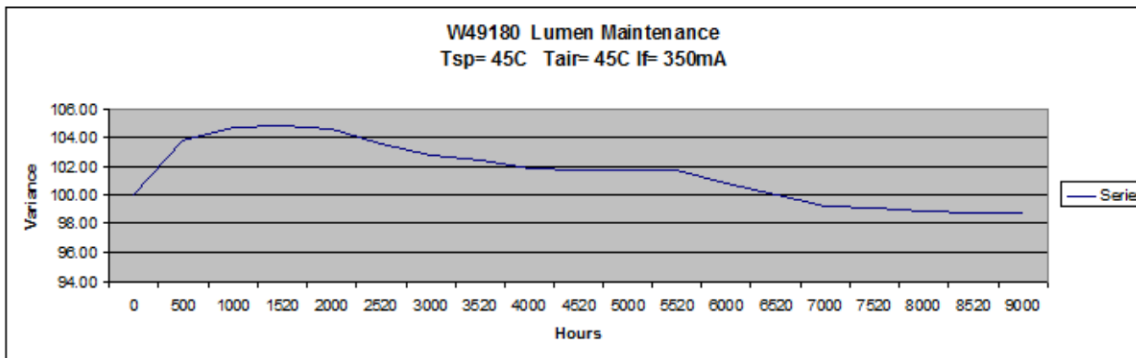

LED Depreciation

Polar Intensity graph