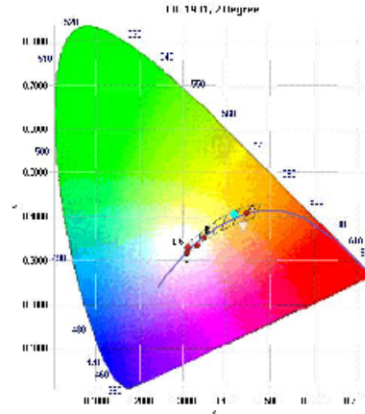

PHOTOMETRIC CHARACTERISTICS

Initial Lumens: 1,140 Lm
Mean Lumens: 1,140 Lm
Initial Lumens per Watt: 76 Lm/Watt
Color Temperature: 2,900K, 3,500K, 4,500K (+- 50 K)
Color Rendering Index (CRI): 80 Average

MADE IN USA

Photometric Characteristics

Lumens Data

Radiant Flux: 3,129 mW
 Luminous Flux: 1,140 Lumens
 Luminaire Efficiency: 76 Lumens/Watt
 CCT: 3,347 K
 CRI (Ra): 82.4
 Chromaticity (x): 0.4184
 Chromaticity (y): 0.4055
 Chromaticity (u): 0.2381
 Chromaticity (v): 0.3461
 DUV: 0.0030