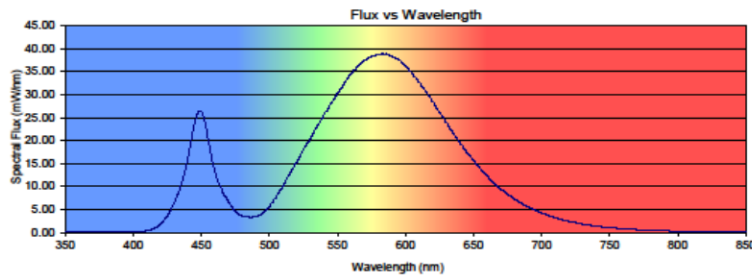

MADE IN USA

Photometric Characteristics

Lumens Data

Radiant Flux: 3,129 mW
 Luminous Flux: 1,140 Lumens
 Luminaire Efficiency: 76 Lumens/Watt
 CCT: 3,347 K
 CRI (Ra): 82.4
 Chromaticity (x): 0.4184
 Chromaticity (y): 0.4055
 Chromaticity (u): 0.2381
 Chromaticity (v): 0.3461
 DUV: 0.0030