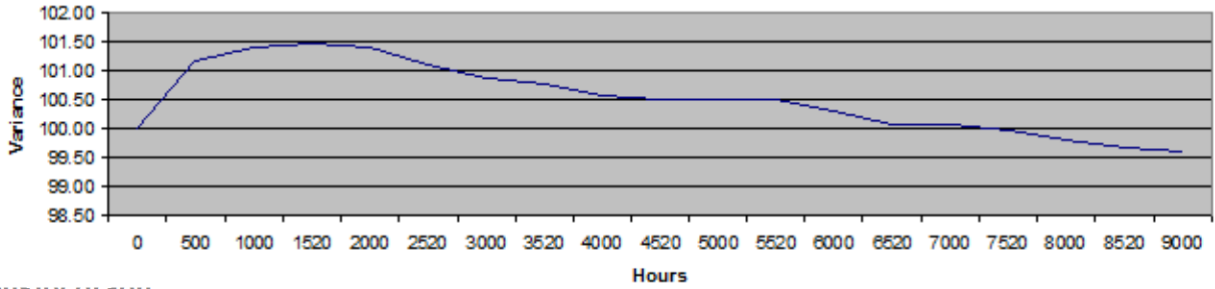

MADE IN USA

Photometric Characteristics

Lumens Data

Radiant Flux: 3,129 mW
 Luminous Flux: 1,140 Lumens
 Luminaire Efficiency: 76 Lumens/Watt
 CCT: 3,347 K
 CRI (Ra): 82.4
 Chromaticity (x): 0.4184
 Chromaticity (y): 0.4055
 Chromaticity (u): 0.2381
 Chromaticity (v): 0.3461
 DUV: 0.0030

LED Depreciation

Jireh Opto LED 5050 SMD Lumen Maintenance
 T_{sp}= 45C T_{air}= 45C I_f= 60mA

Polar Intensity Graph

Product Guarantee

The 3 year warranty covers light output over the period and is subject correct storage, installation, operation and maintenance of this product.