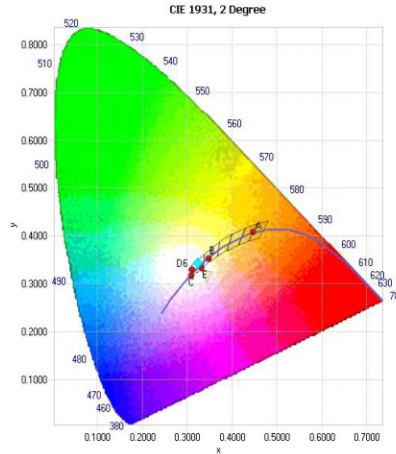

PHOTOMETRIC CHARACTERISTICS

Initial Lumens: 2,850 Lm
 Mean Lumens: 2,850 Lm
 Initial Lumens per Watt: 75 Lm/Watt
 Color Temperature: 3,500K, 4,300K, 5,500K (+- 50 K)
 Color Rendering Index (CRI): 75 Average

Photometric Characteristics

Lumens Data

Radiant Flux: 10,879 mW
 Luminous Flux: 2,960 Lumens
 Luminaire Efficiency: 74 Lumens/Watt
 CCT: 5,837 K
 CRI (Ra): 74.4
 Chromaticity (x): 0.3248
 Chromaticity (y): 0.3435
 Chromaticity (u): 0.2007
 Chromaticity (v): 0.3184
 DUV: 0.0041