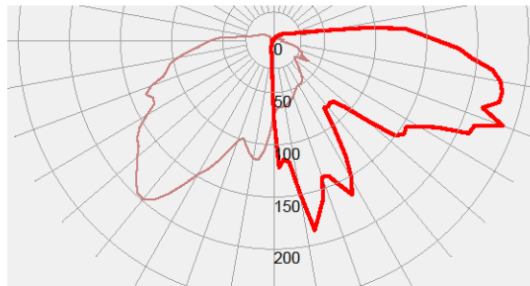

Product Guantee

The 5 year warranty covers light output over the period and is subject correct storage, installation, operation and maintenance of this product.

www.jirehled.com
info@jirehled.com

MADE IN USA