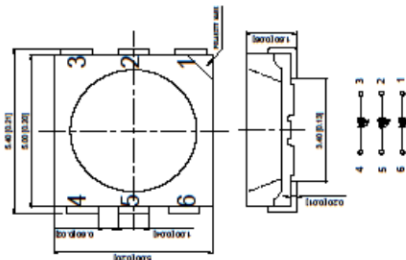

DIMENSIONS

Width: 12 in (300 mm)
 Height: 7 in (175 mm)

PRODUCT INFORMATION

Product Code: JLW40-FZZZA-YYX
 Description: 40W LED Wall Pack Fixture
 Standard Package: Case
 Standard Package Quantity: 1*
 No Of Items Per Sales Unit: 1
 No Of Items Per Standard : 1*
 Package
 *Product Sold in box of 1

LED Diode Information

Product Code: JO-5060H335W
 Description: Surface Mount Top LED Diode
 Input Voltage: 3.3 V
 Die: 3 Seoul
 Drive Current: 60 mA
 Lumens: 20 Lm

JLW40-FZZZA-YYX

JLW- Jireh Wall Pack Landscape Series Fixture
 40- 40 Watt
 F- Fixture replacement
 ZZZ- Input Voltage
 A- Lens (C) Clear, (F) Frosted, (N) None
 YY- Kelvin 3,500K, 4,500K, 5,500K
 X- (D) Dimmable