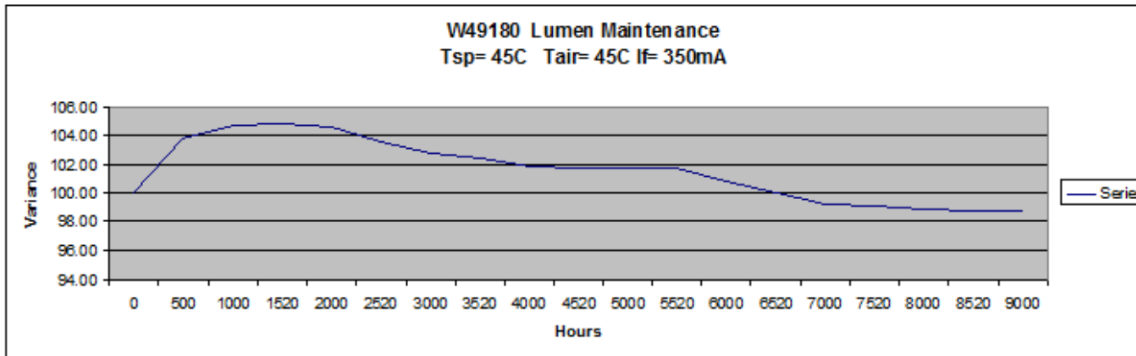

LED Depreciation

Polar Intensity graph