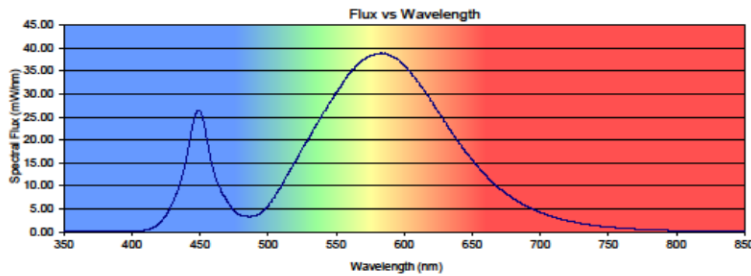

Photometric Characteristics

Lumens Data

Radiant Flux: 10,879 mW
 Luminous Flux: 2,960 Lumens
 Luminaire Efficiency: 74 Lumens/Watt
 CCT: 5,837 K
 CRI (Ra): 74.4
 Chromaticity (x): 0.3248
 Chromaticity (y): 0.3435
 Chromaticity (u): 0.2007
 Chromaticity (v): 0.3184
 DUV: 0.0041